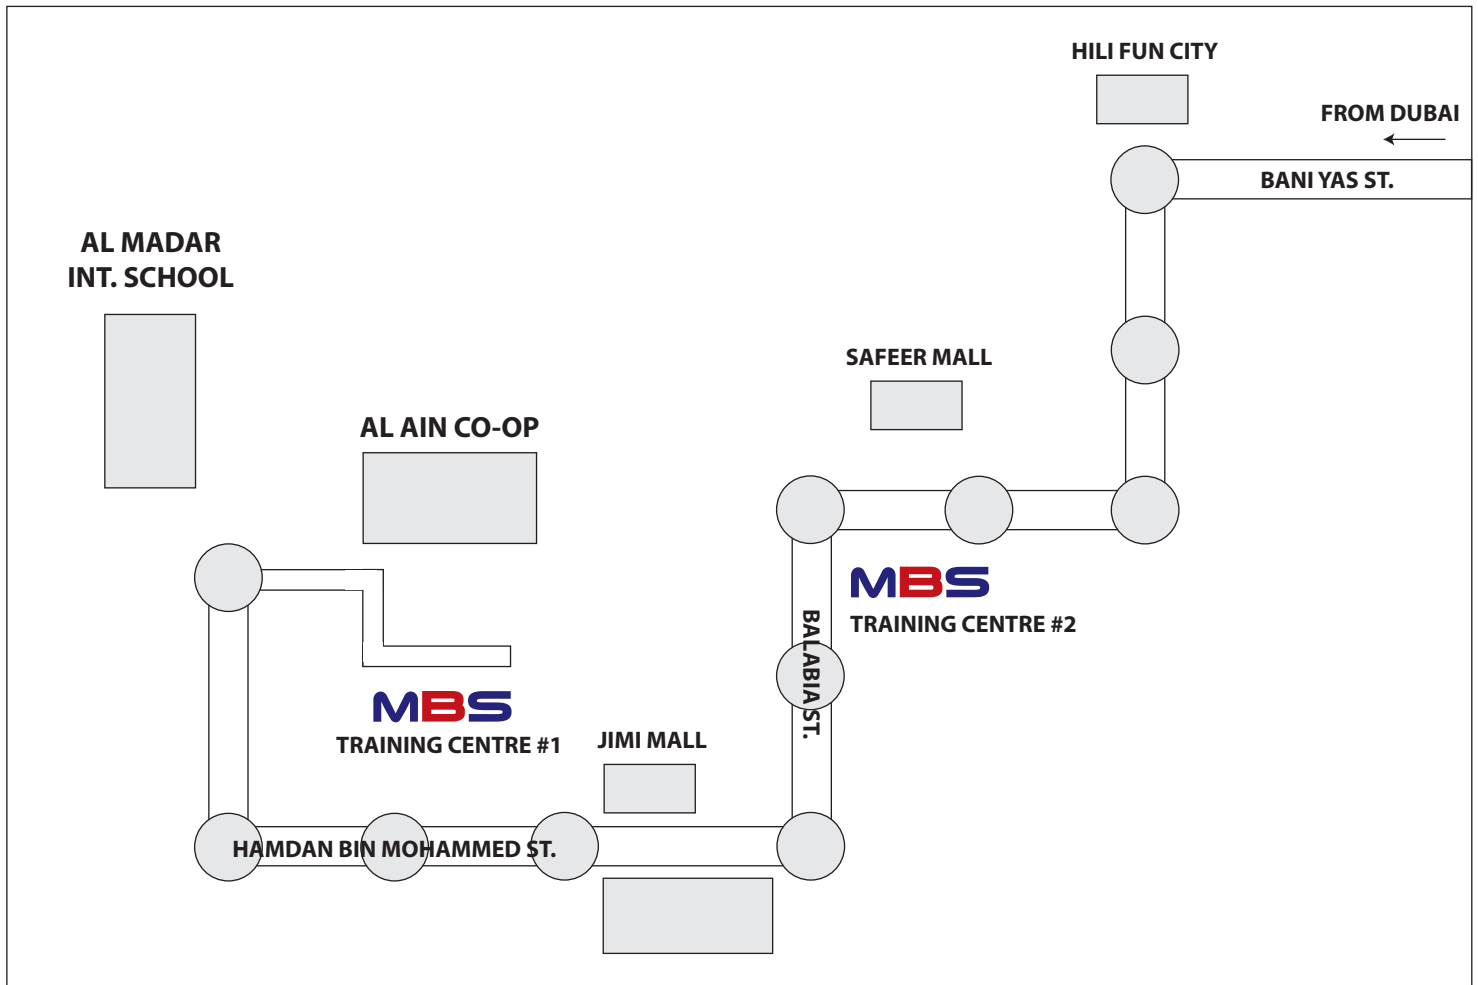

Al Ain Training Centres Location Finder

Al Ain Training Centre
PO Box 24247
Al Ain
UAE

Tel: 02 5860008
 Fax: 02 5866330

www.mbsworld.net