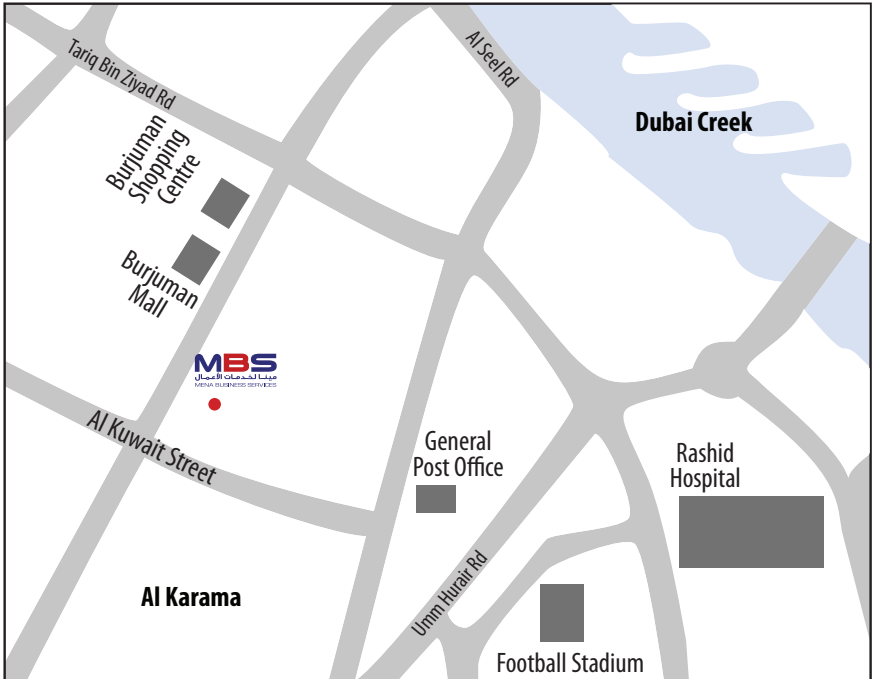

# Dubai - Karama Office Location Finder

□ Flat No.301, 3rd Floor,  
Al Balorah Bldg,  
Karama,  
Dubai,  
UAE

□ Tel: +971 4 397 9715  
□ Fax: +971 4 397 9759

□ [www.mbsworld.net](http://www.mbsworld.net)